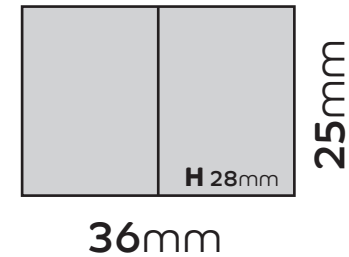

**ATD004**  
Shed Kit, Brown

Potting Shed

Apex Shed

Summerhouse

**Print at 100% Scale**

Ruler should measure 10cm

Our full range of kits and printable footprints  
can be found at [www.atdmodels.co.uk](http://www.atdmodels.co.uk)