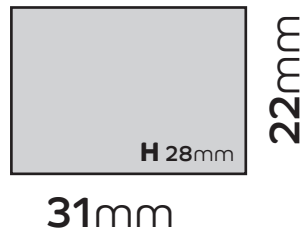

**ATD004**  
Shed Kit, Brown

Potting Shed

Apex Shed

Summerhouse

**Print at 100% Scale**

Ruler should measure 10cm

Our full range of kits and printable footprints  
can be found at [www.atdmodels.co.uk](http://www.atdmodels.co.uk)