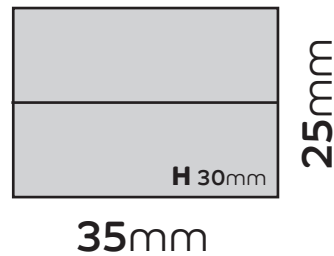

**ATD004**  
Shed Kit, Brown

Potting Shed

Apex Shed

Summerhouse

**Print at 100% Scale**

Ruler should measure 10cm

Our full range of kits and printable footprints  
can be found at [www.atdmodels.co.uk](http://www.atdmodels.co.uk)