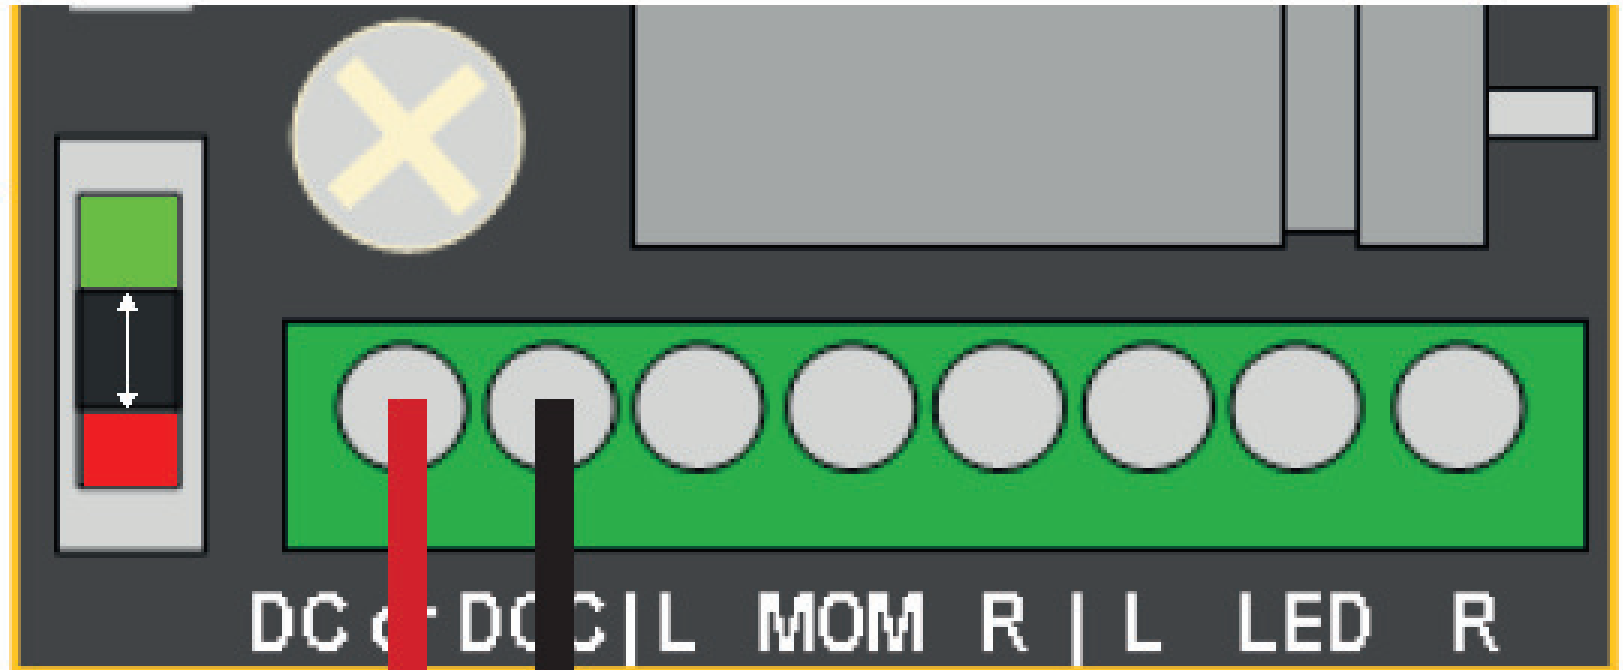

PM-10D Solenoid

RUN

SET

DCC track or Accessory bus